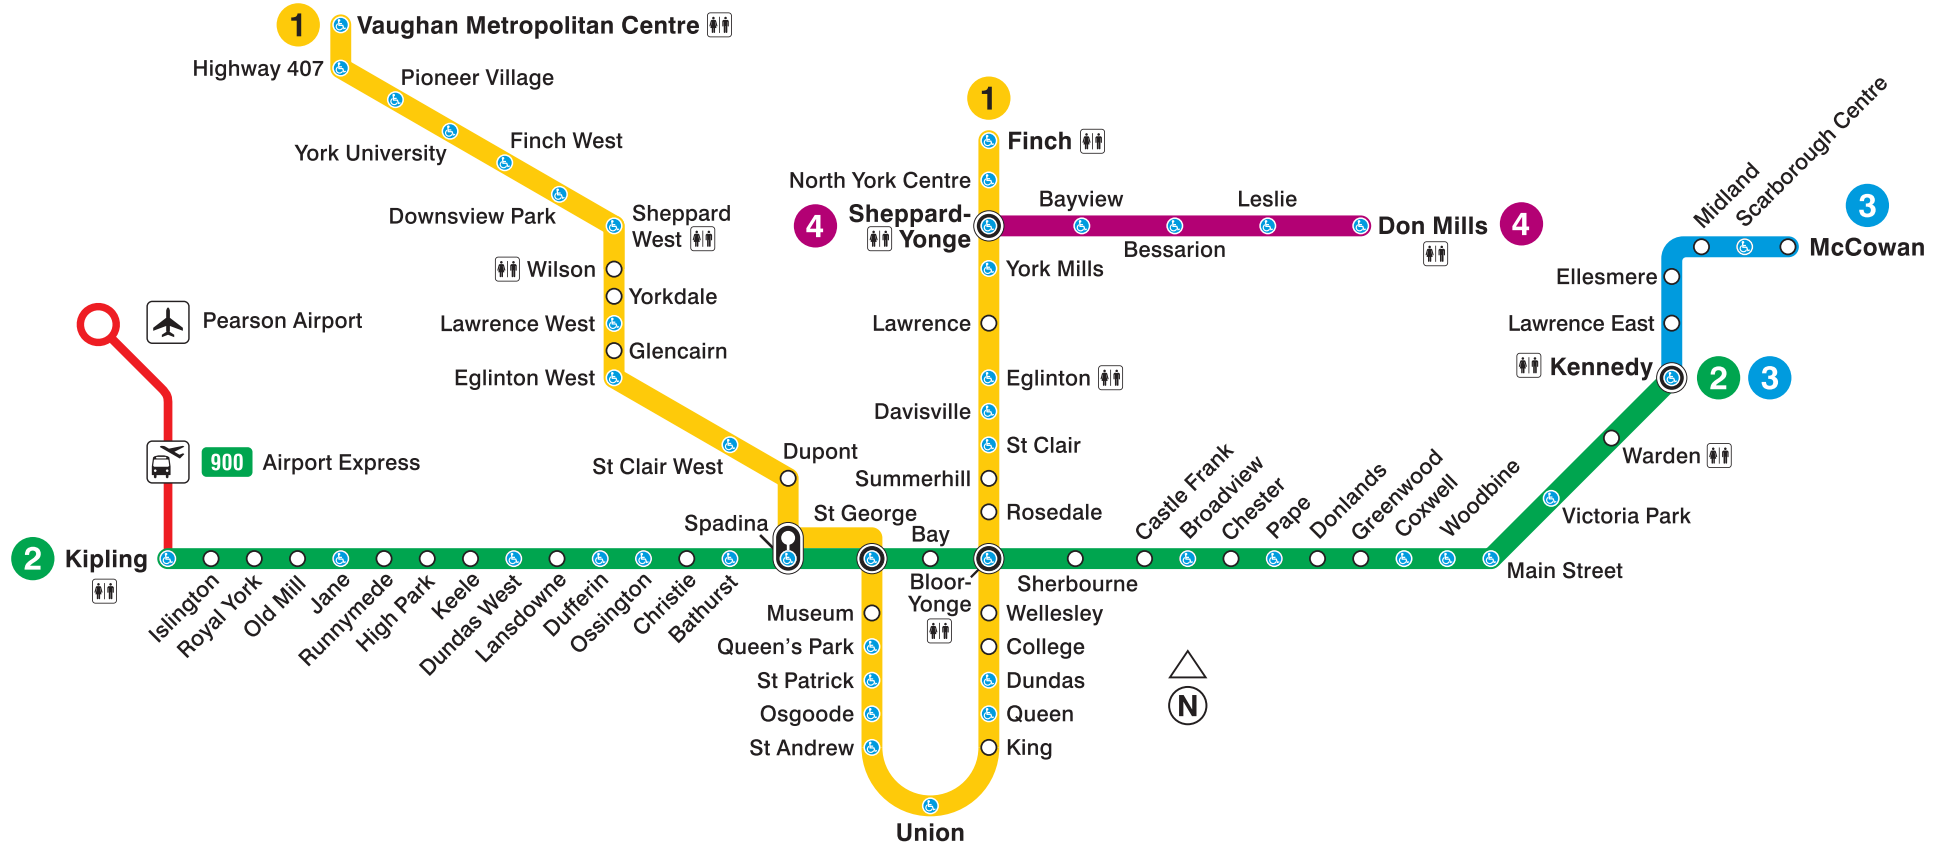

Subway Map

- 1** Yonge-University Line
 - 2** Bloor-Danforth Line
 - 3** Scarborough Line
 - 4** Sheppard Line
- Interchange station
 - Accessible station

Hours of operation

Weekday and Saturday service approximately 6 a.m. to 1:30 a.m.
 Sunday service approximately 8 a.m. to 1:30 a.m.
 Holiday start times vary

ttc.ca | Information: 416-393-4636 | Customer Service: 416-393-3030
 YouTube Facebook Twitter @TTCnotices @TTChelps